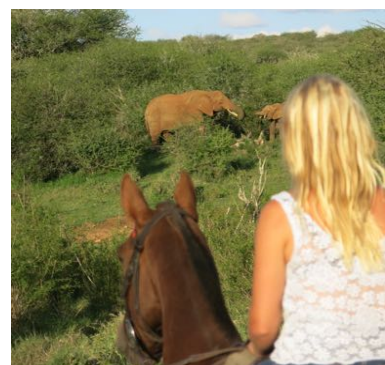

For more information please contact:
charlotte@offbeatsafaris.com